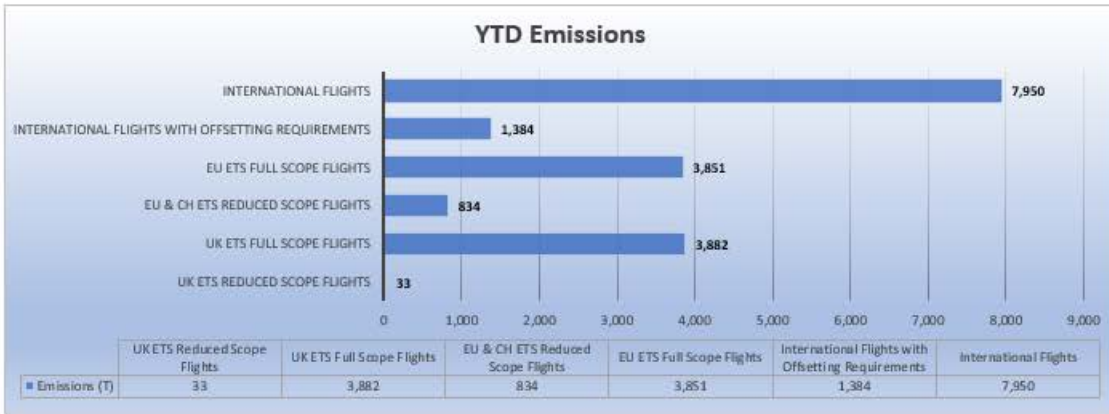

YEAR TO DATE

Flights, Emissions and Estimated Costs

1. Select your scope in the drop down list EU and CHETS
2. Press CTRL+ALT+F5 and confirm select EU and CHETS

Emissions by Month and	Sum of Tonnes	Sum of Carbon Costs
Jan	12	689
Mar	24	1,408
Apr	9	521
May	81	4,823
Jun	173	10,276
Jul	294	17,477
Aug	241	14,323
Grand Total	834	49,518