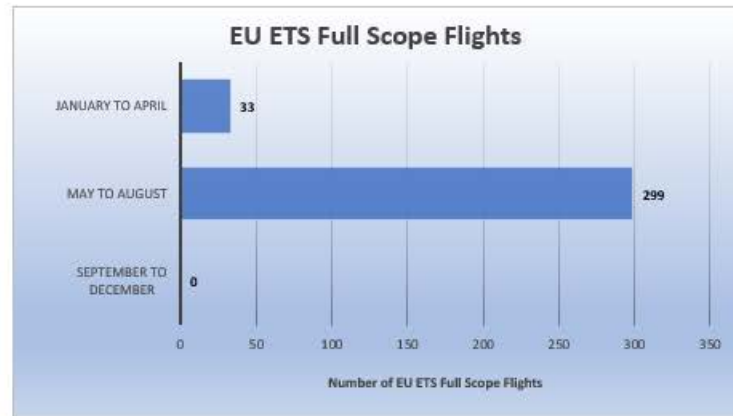

YEAR TO DATE

Flights, Emissions and Estimated Costs

1. Select your scope in the drop down list EU and CHETS
2. Press CTRL+ALT+F5 and confirm select EU and CHETS

Emissions by Month and	Sum of Tonnes	Sum of Carbon Costs
Jan	12	689
Mar	24	1,408
Apr	9	521
May	81	4,823
Jun	173	10,276
Jul	294	17,477
Aug	241	14,323
Grand Total	834	49,518